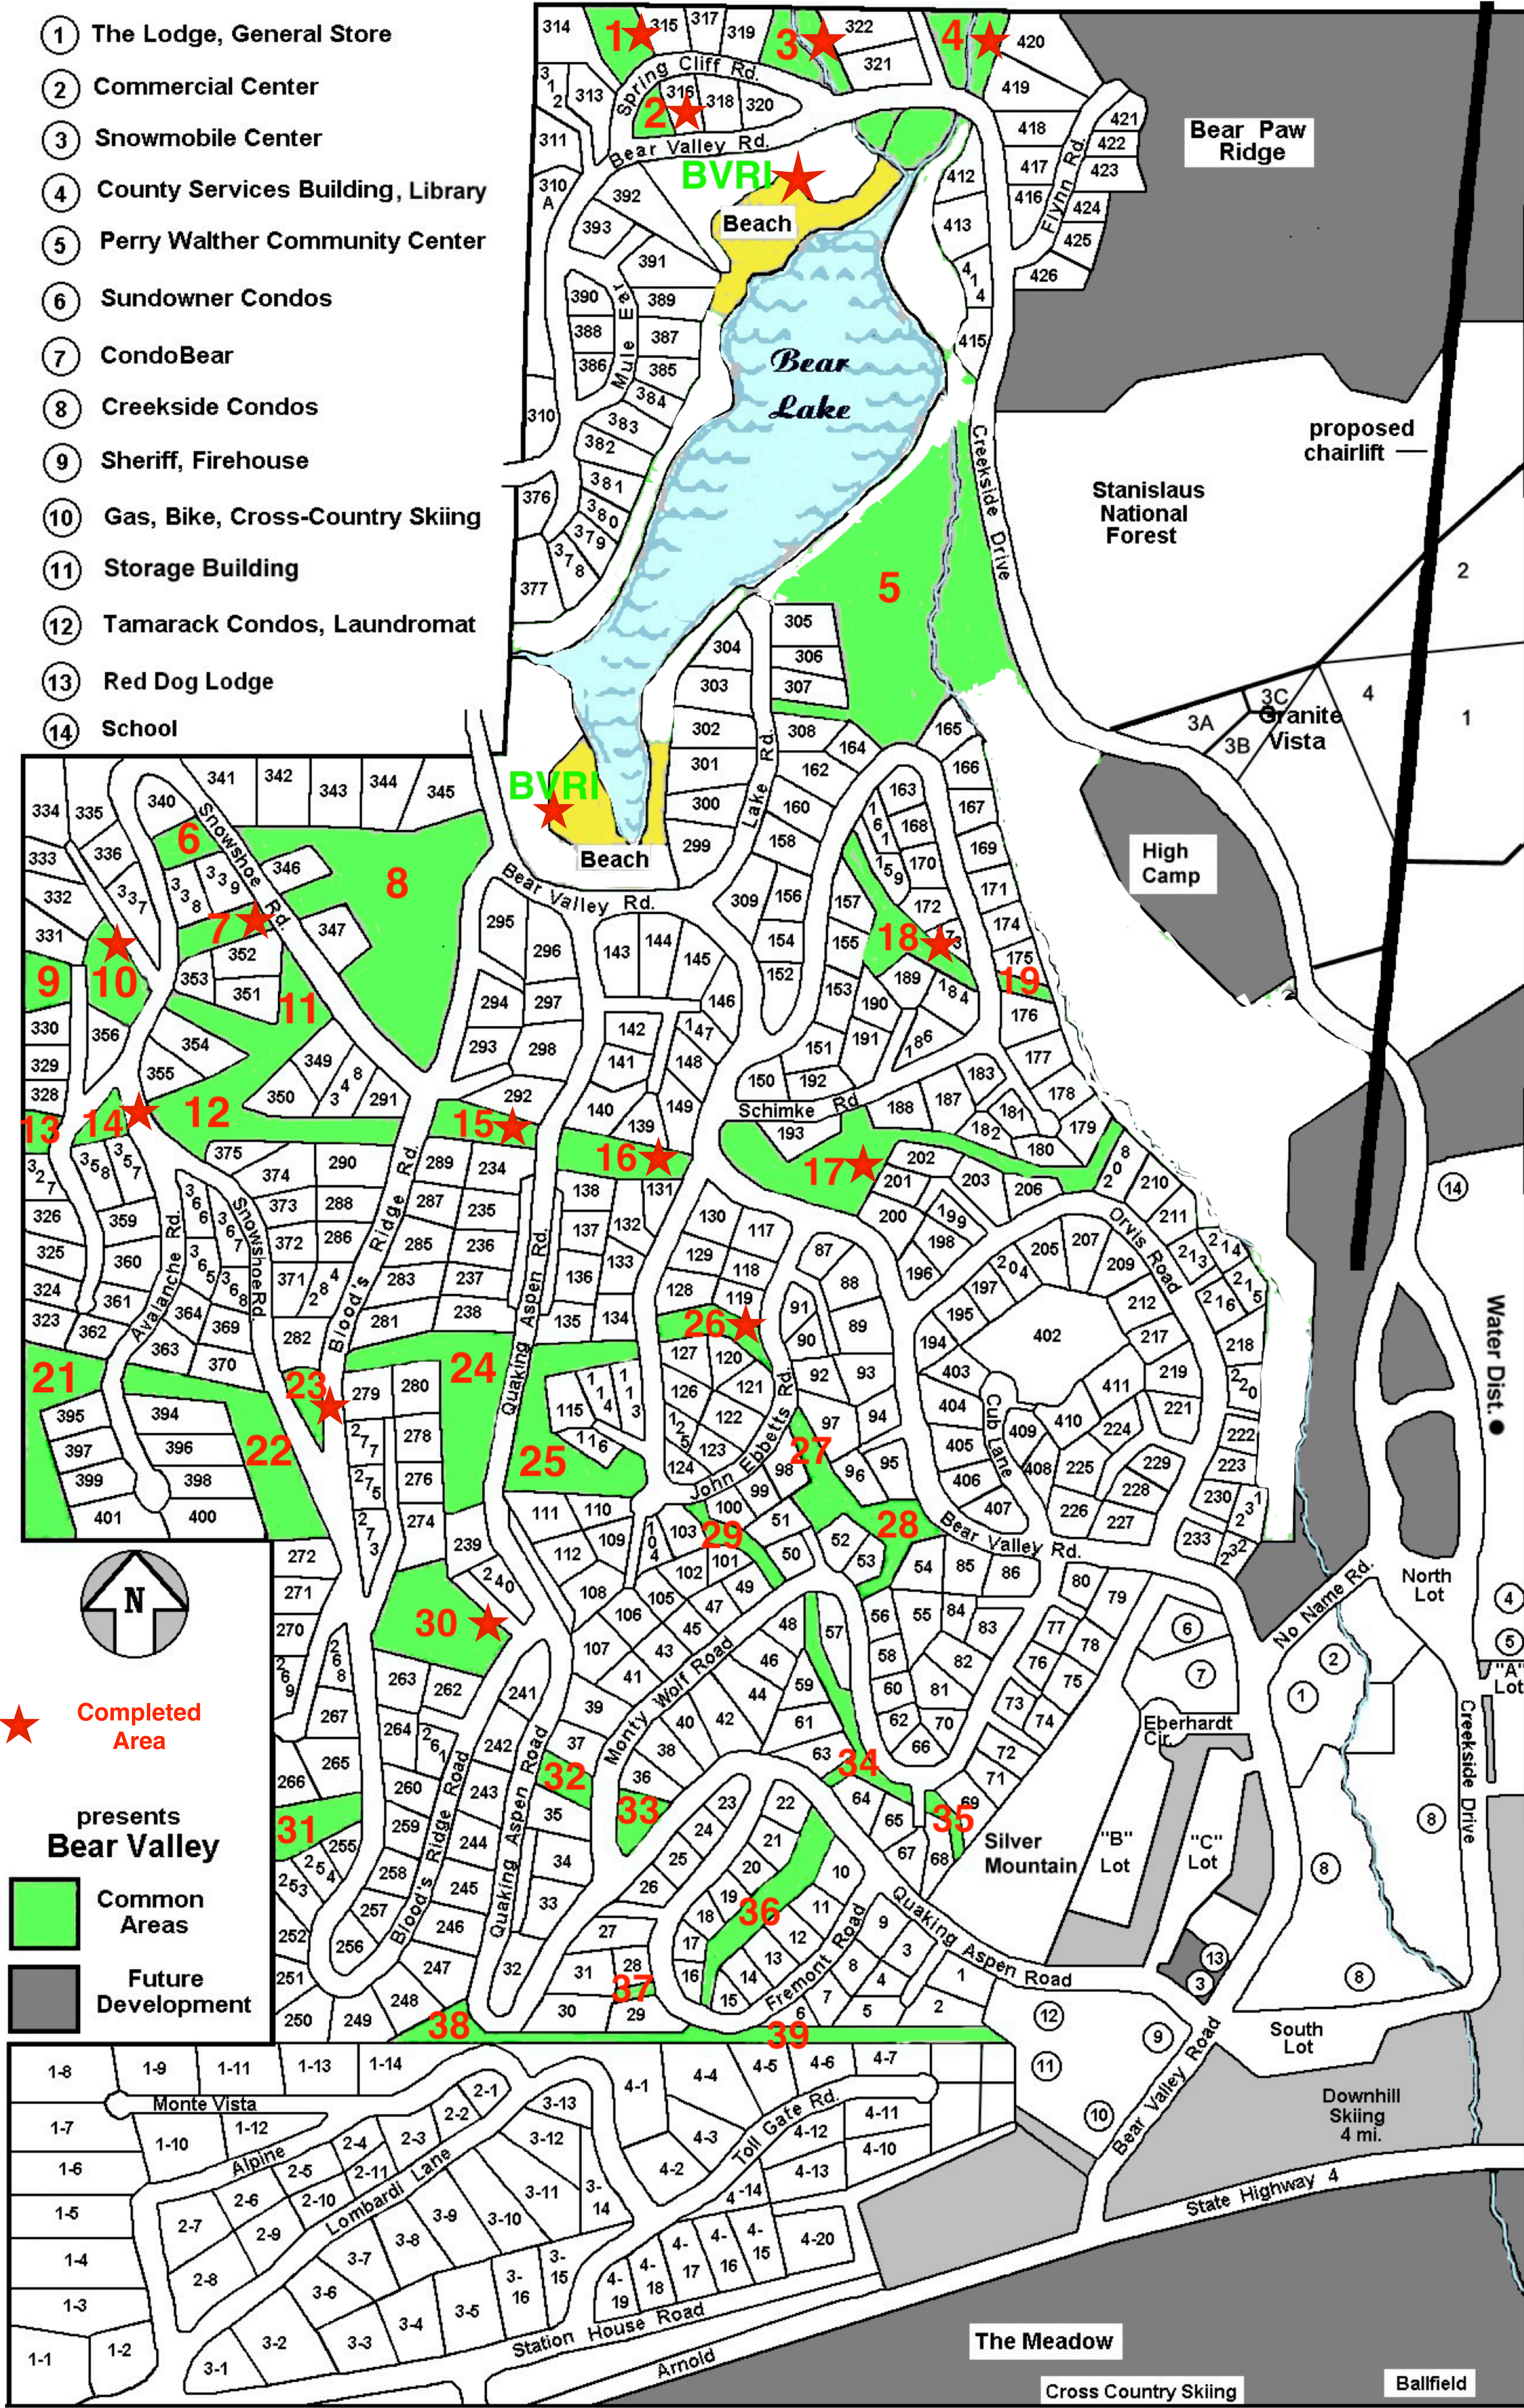

- ① The Lodge, General Store
- ② Commercial Center
- ③ Snowmobile Center
- ④ County Services Building, Library
- ⑤ Perry Walther Community Center
- ⑥ Sundowner Condos
- ⑦ CondoBear
- ⑧ Creekside Condos
- ⑨ Sheriff, Firehouse
- ⑩ Gas, Bike, Cross-Country Skiing
- ⑪ Storage Building
- ⑫ Tamarack Condos, Laundromat
- ⑬ Red Dog Lodge
- ⑭ School

★ Completed Area

presents
Bear Valley

Common Areas

Future Development